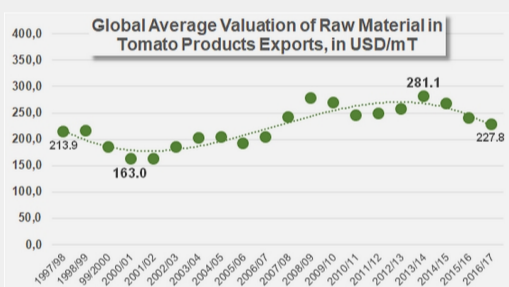

Tuta absoluta: the threat extends, solutions multiply

Russia: Tomato moth found in Kuban region

LER MAIS

Dossier: Enhancing the value of raw materials used in exports

Should the "Brix" system as a basis for the pricing of tomato paste be reviewed?