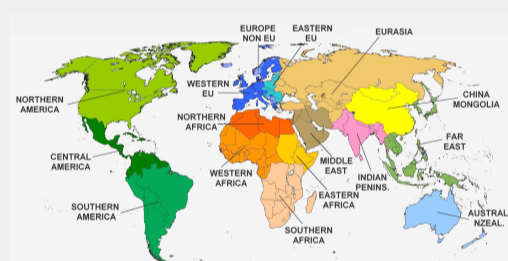

Tuta absoluta: the threat extends, solutions multiply

Russia: Tomato moth found in Kuban region

LER MAIS

Dossier: Enhancing the value of raw materials used in exports

Should the "Brix" system as a basis for the pricing of tomato paste be reviewed?

LER MAIS

Components and patterns of worldwide consumption, Introduction

Are consumption patterns decreasing, or just changing?

LER MAIS

EU: PO prerogatives to be extended

De Castro meets the processing tomato industry of northern Italy.