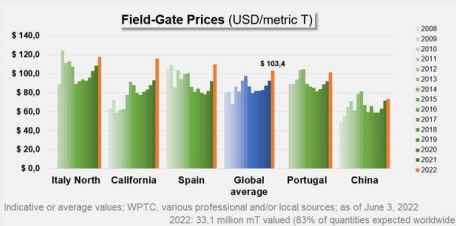

2022 season: average overall price (revised) for processing tomatoes

At just over USD 103 /mT, the average price has increased by 11% compared to 2021.

LER MAIS